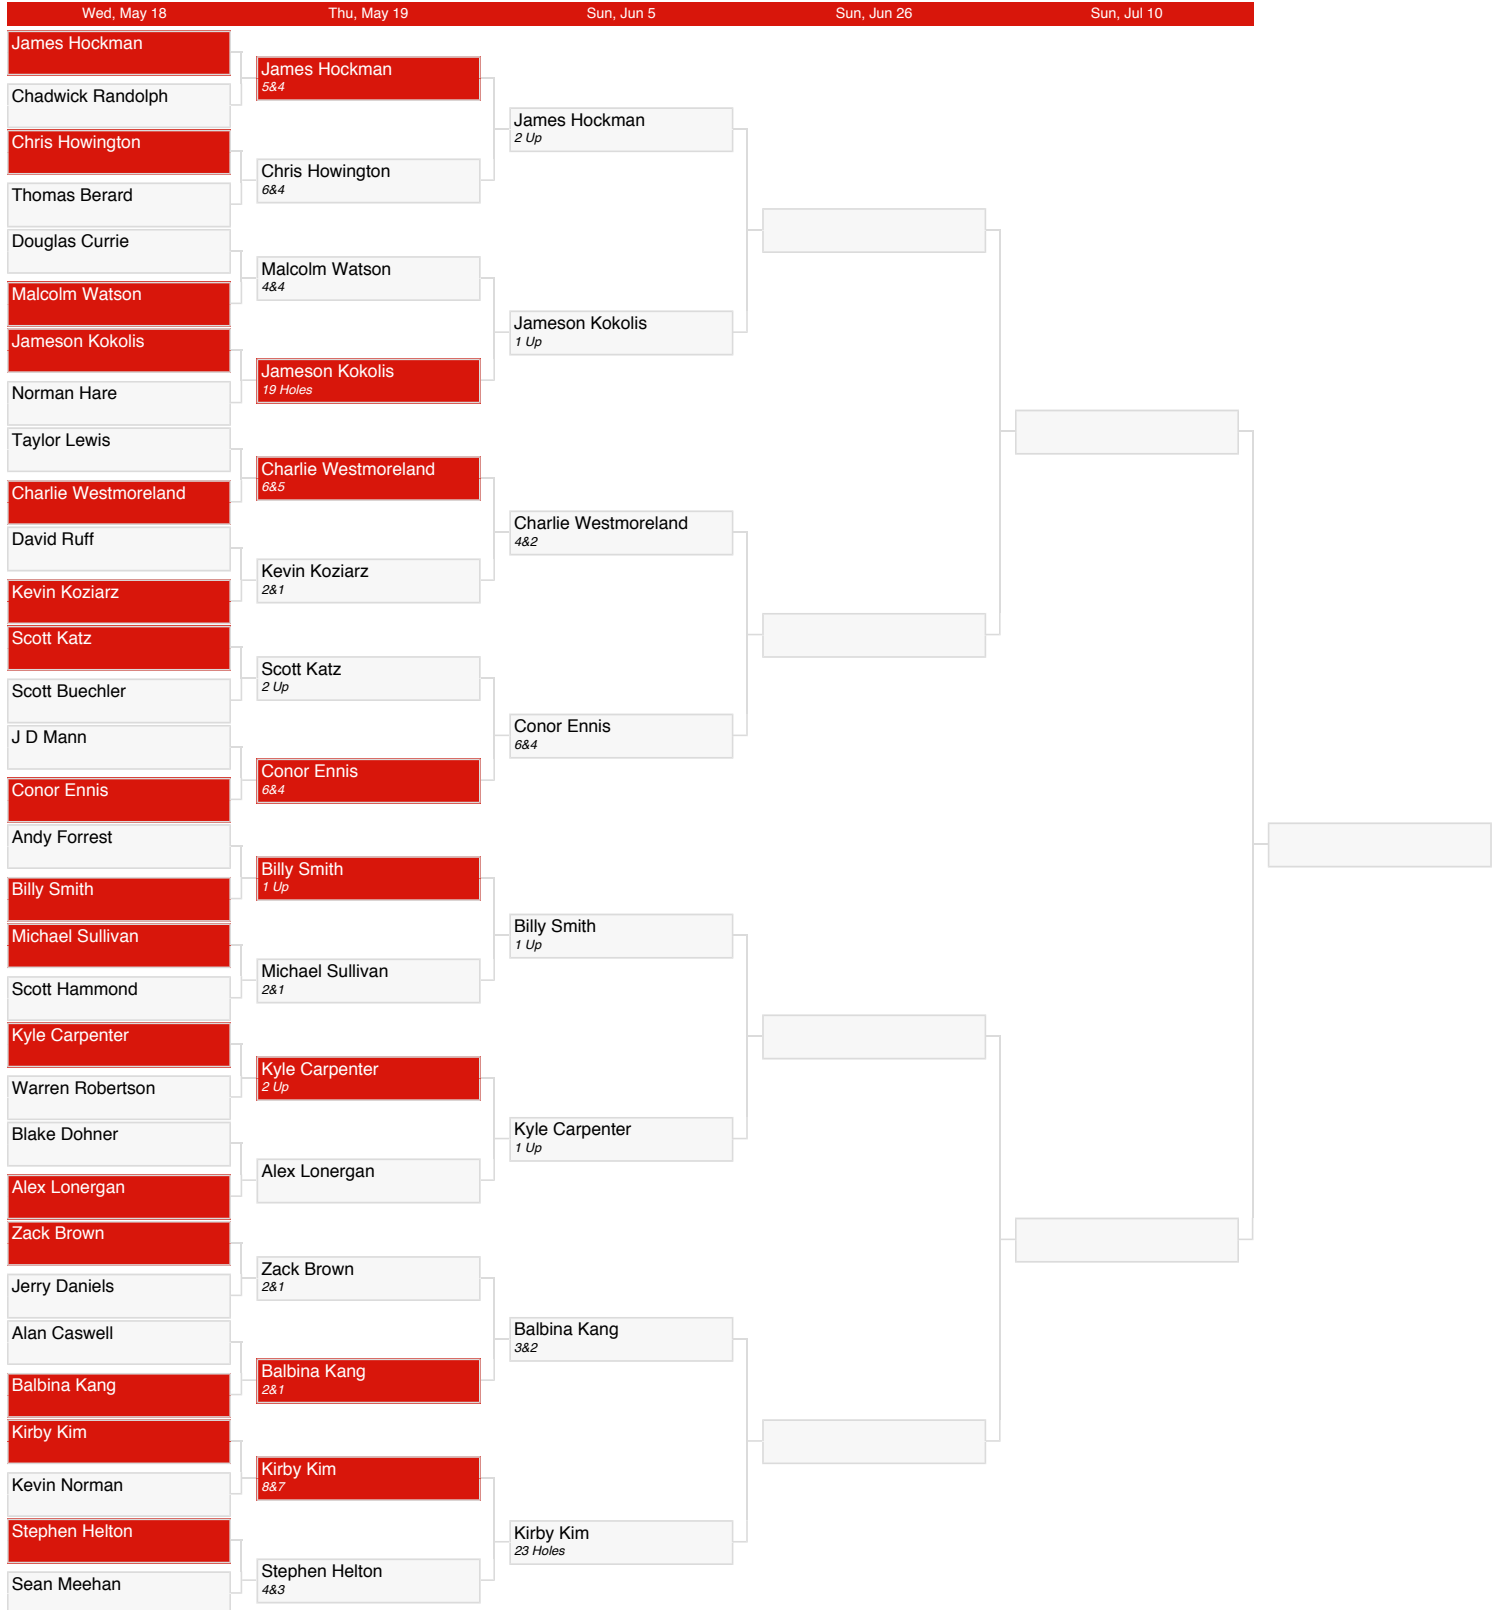

2022 FSC Individual Match Play

2022 FSC INDIVIDUAL MATCH PLAY

2022 FSC Individual Match Play