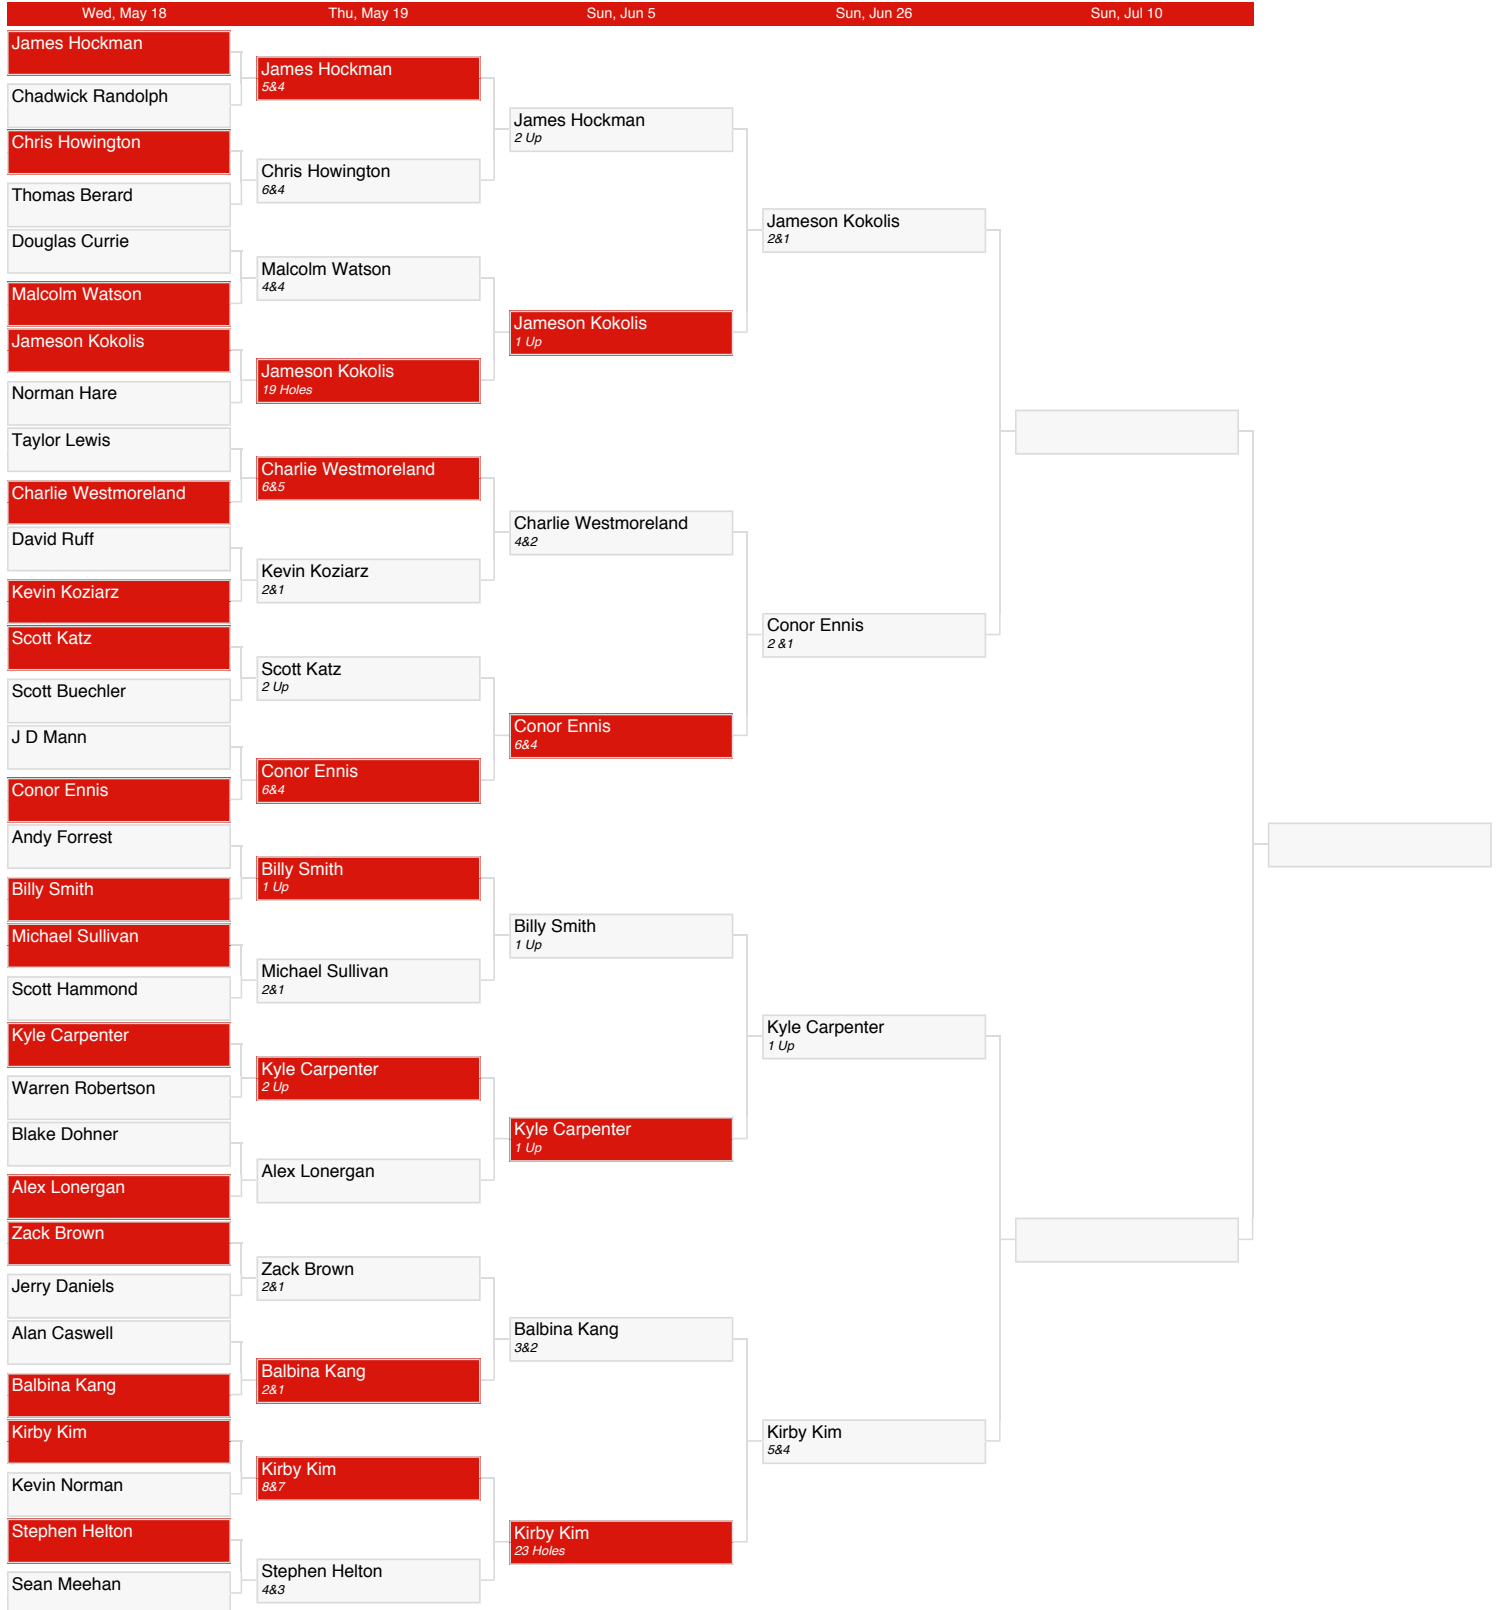

# 2022 FSC Individual Match Play

## 2022 FSC INDIVIDUAL MATCH PLAY