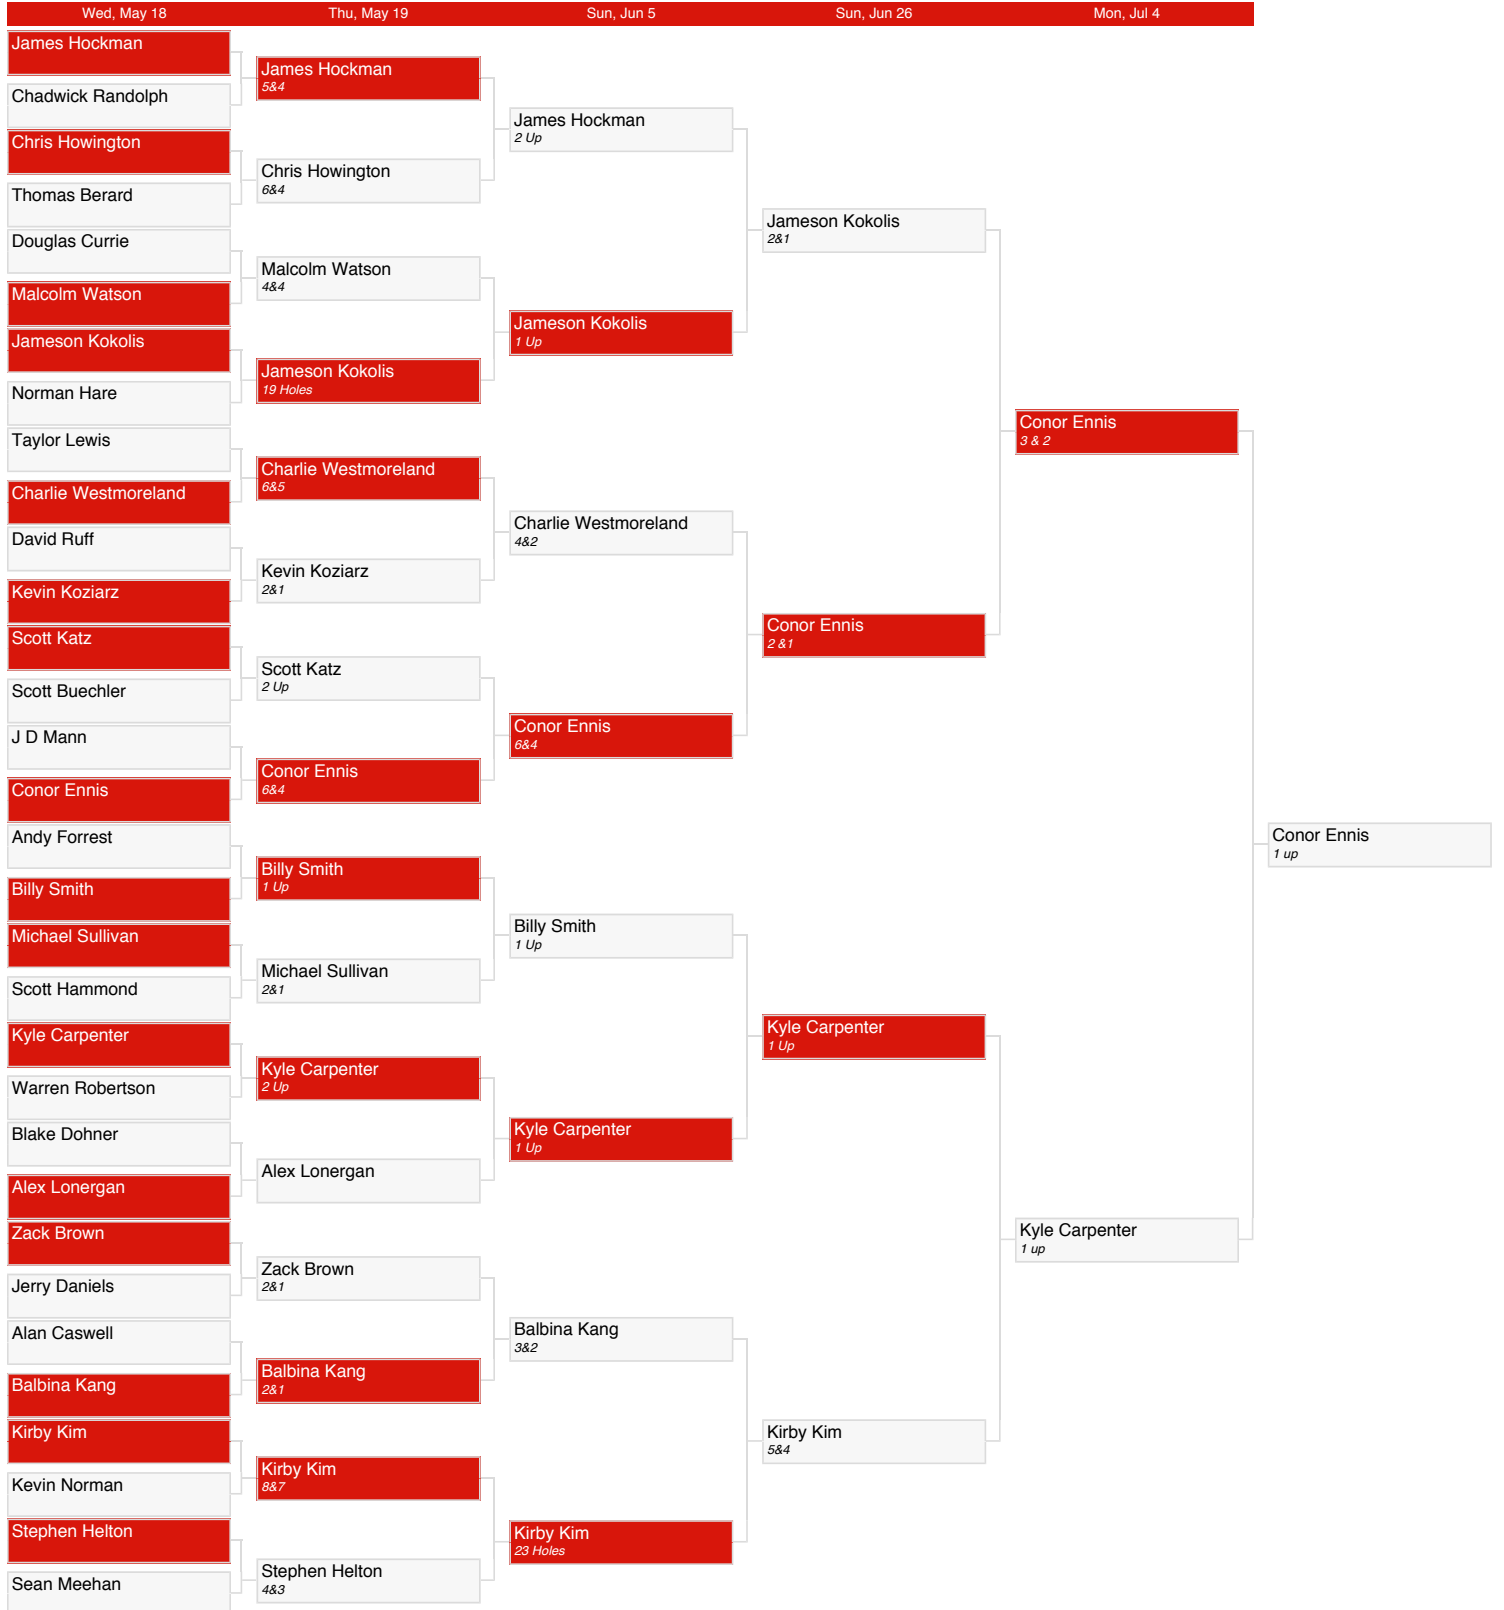

2022 FSC Individual Match Play

2022 FSC INDIVIDUAL MATCH PLAY

2022 FSC Individual Match Play