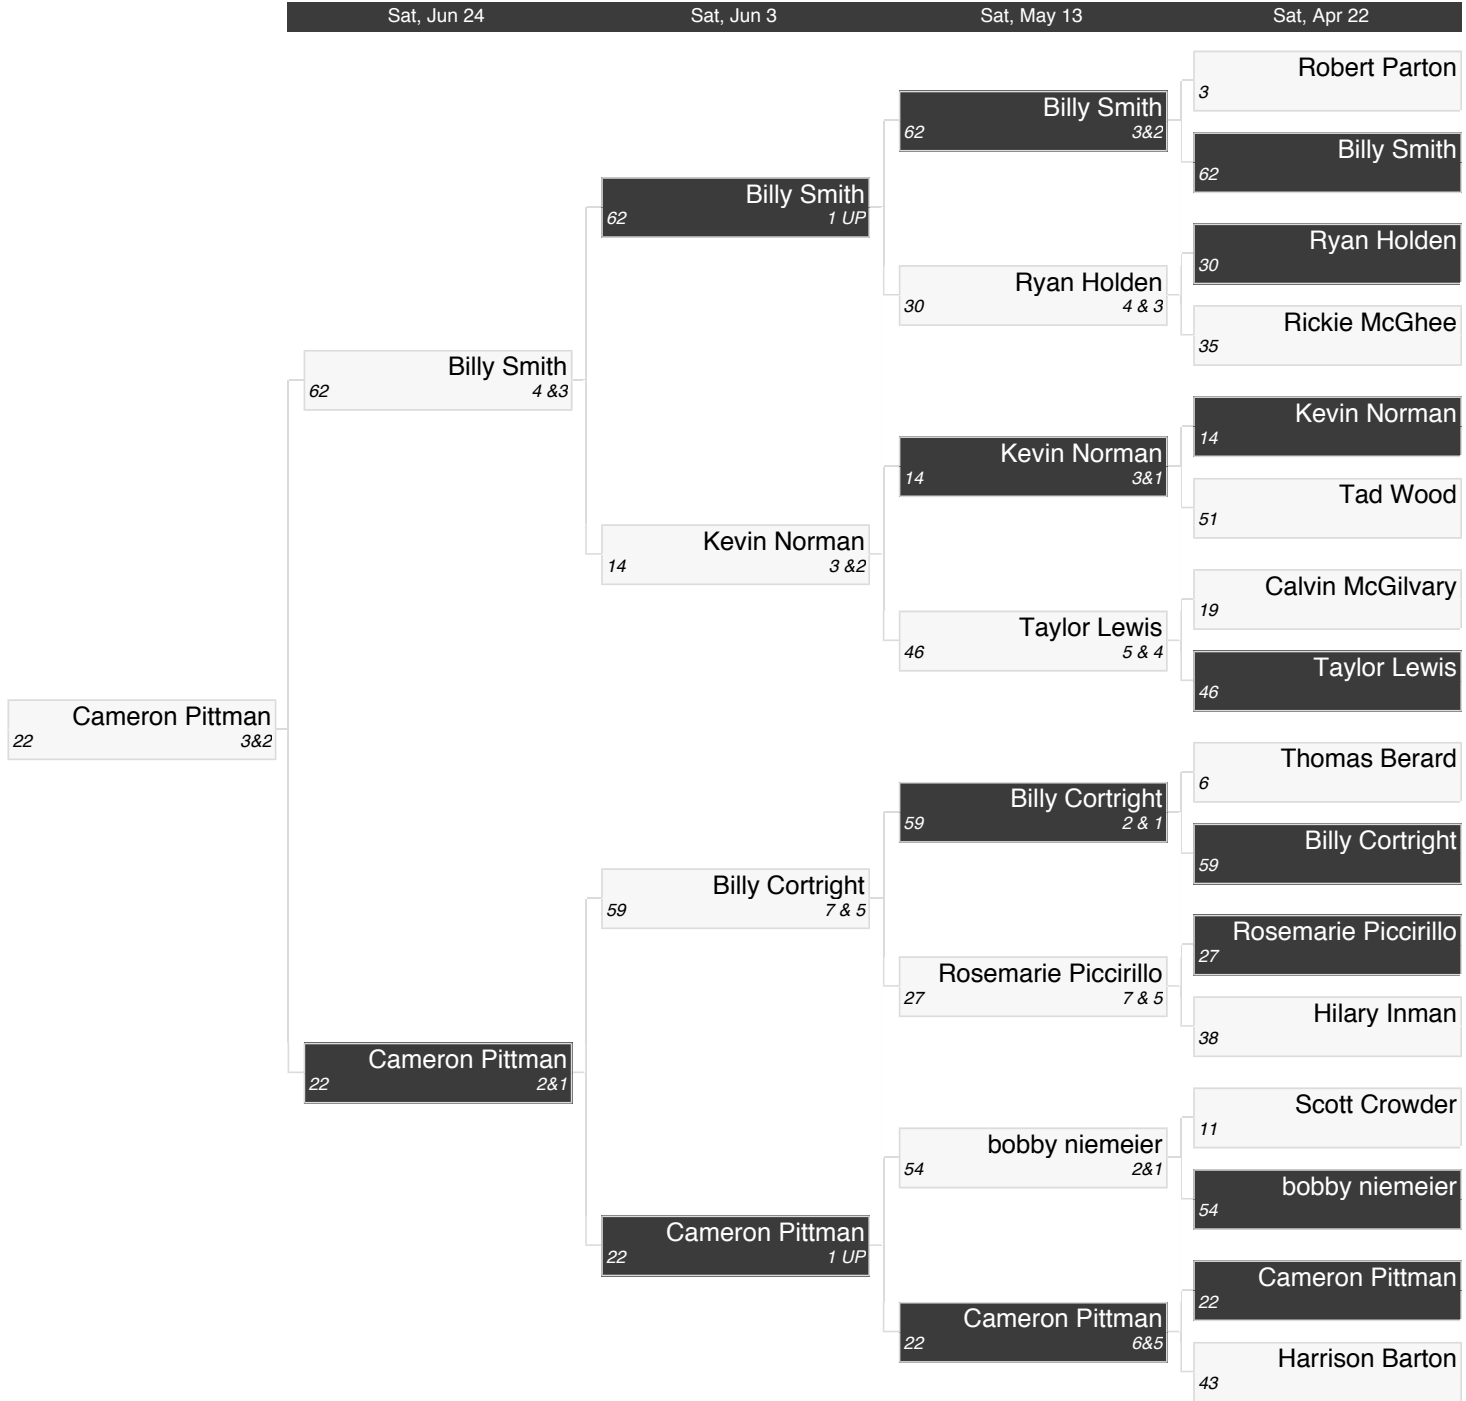

FSC INDIVIDUAL MATCH PLAY CHAMPIONSHIP - RIVERWOOD

Individual Match Play

FSC INDIVIDUAL MATCH PLAY CHAMPIONSHIP - EAGLE RIDGE

Individual Match Play

FSC INDIVIDUAL MATCH PLAY CHAMPIONSHIP - HEDINGHAM

Individual Match Play

FSC INDIVIDUAL MATCH PLAY CHAMPIONSHIP - OLDE LIBERTY

Individual Match Play

FSC INDIVIDUAL MATCH PLAY CHAMPIONSHIP - CHAMPIONSHIP