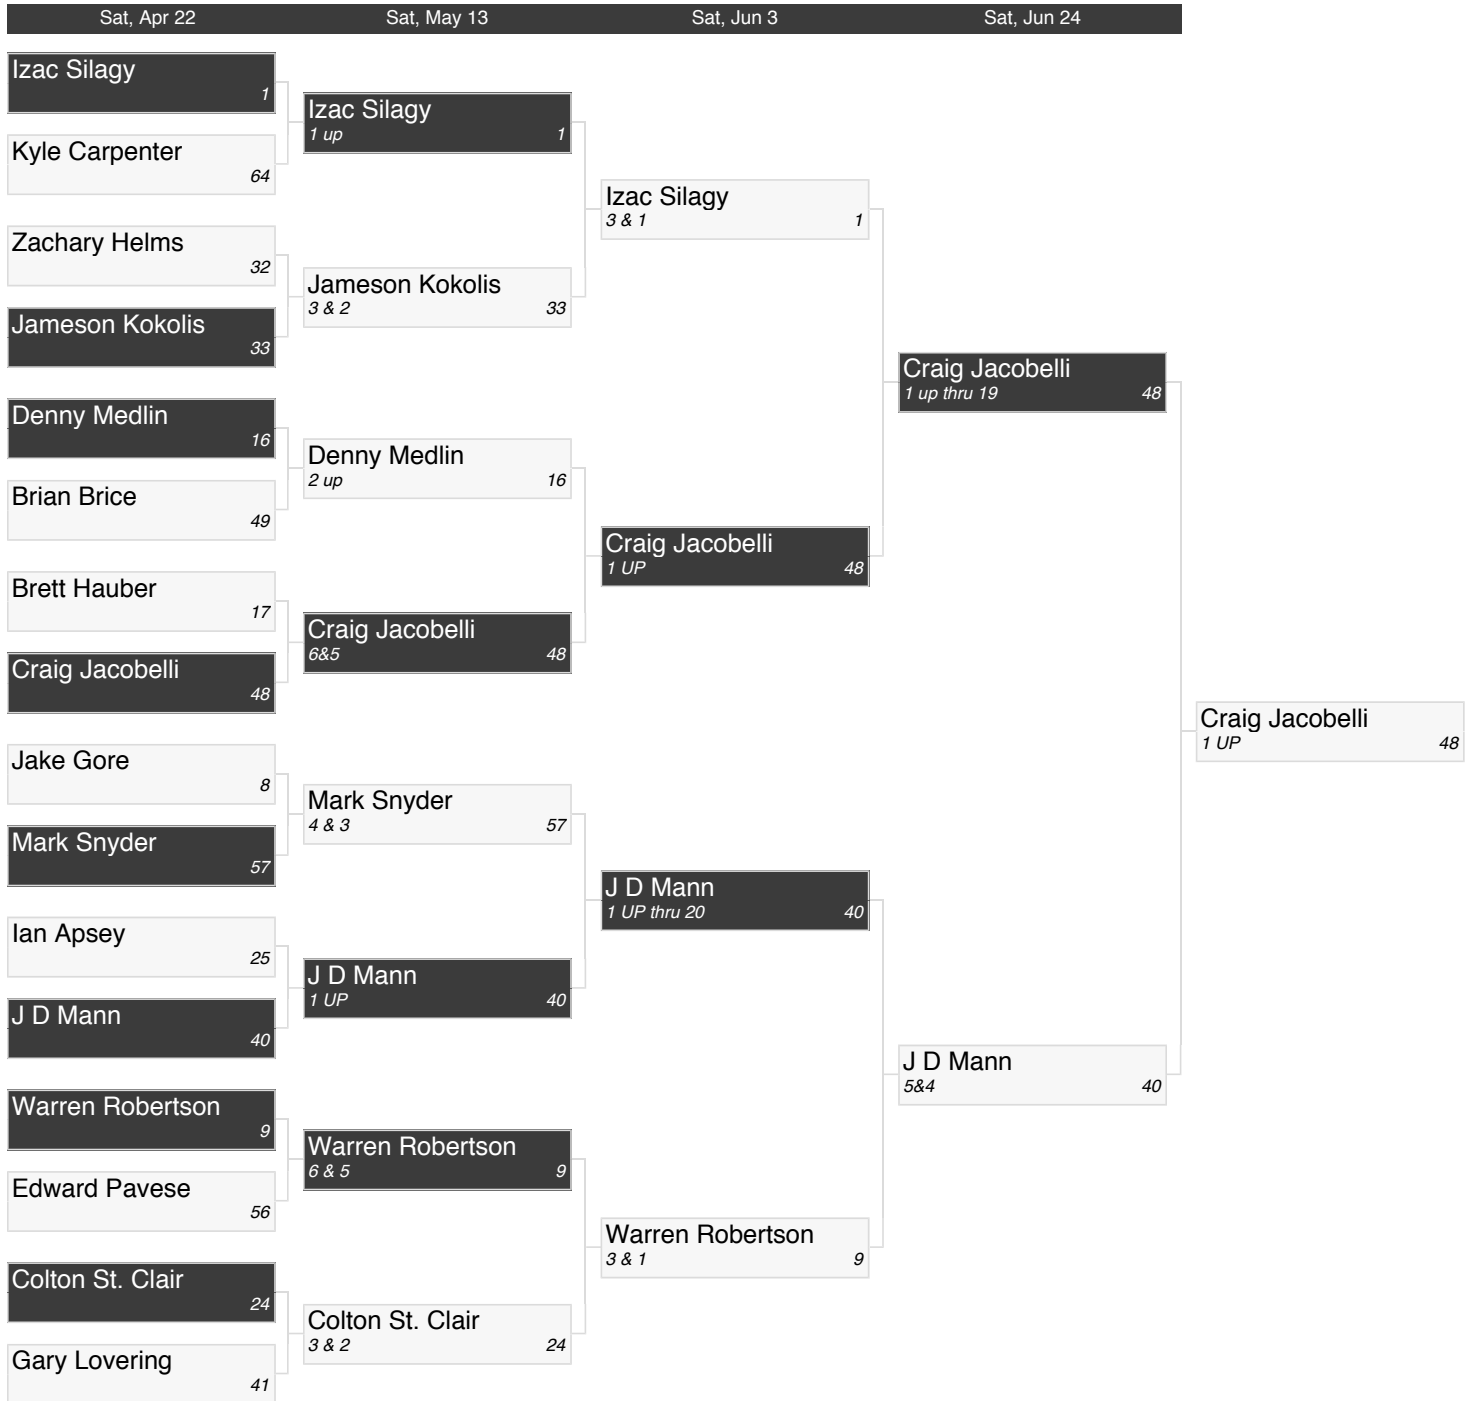

FSC INDIVIDUAL MATCH PLAY CHAMPIONSHIP - RIVERWOOD

Individual Match Play

FSC INDIVIDUAL MATCH PLAY CHAMPIONSHIP - EAGLE RIDGE

Individual Match Play

FSC INDIVIDUAL MATCH PLAY CHAMPIONSHIP - HEDINGHAM

Individual Match Play

FSC INDIVIDUAL MATCH PLAY CHAMPIONSHIP - OLDE LIBERTY

Individual Match Play

FSC INDIVIDUAL MATCH PLAY CHAMPIONSHIP - CHAMPIONSHIP