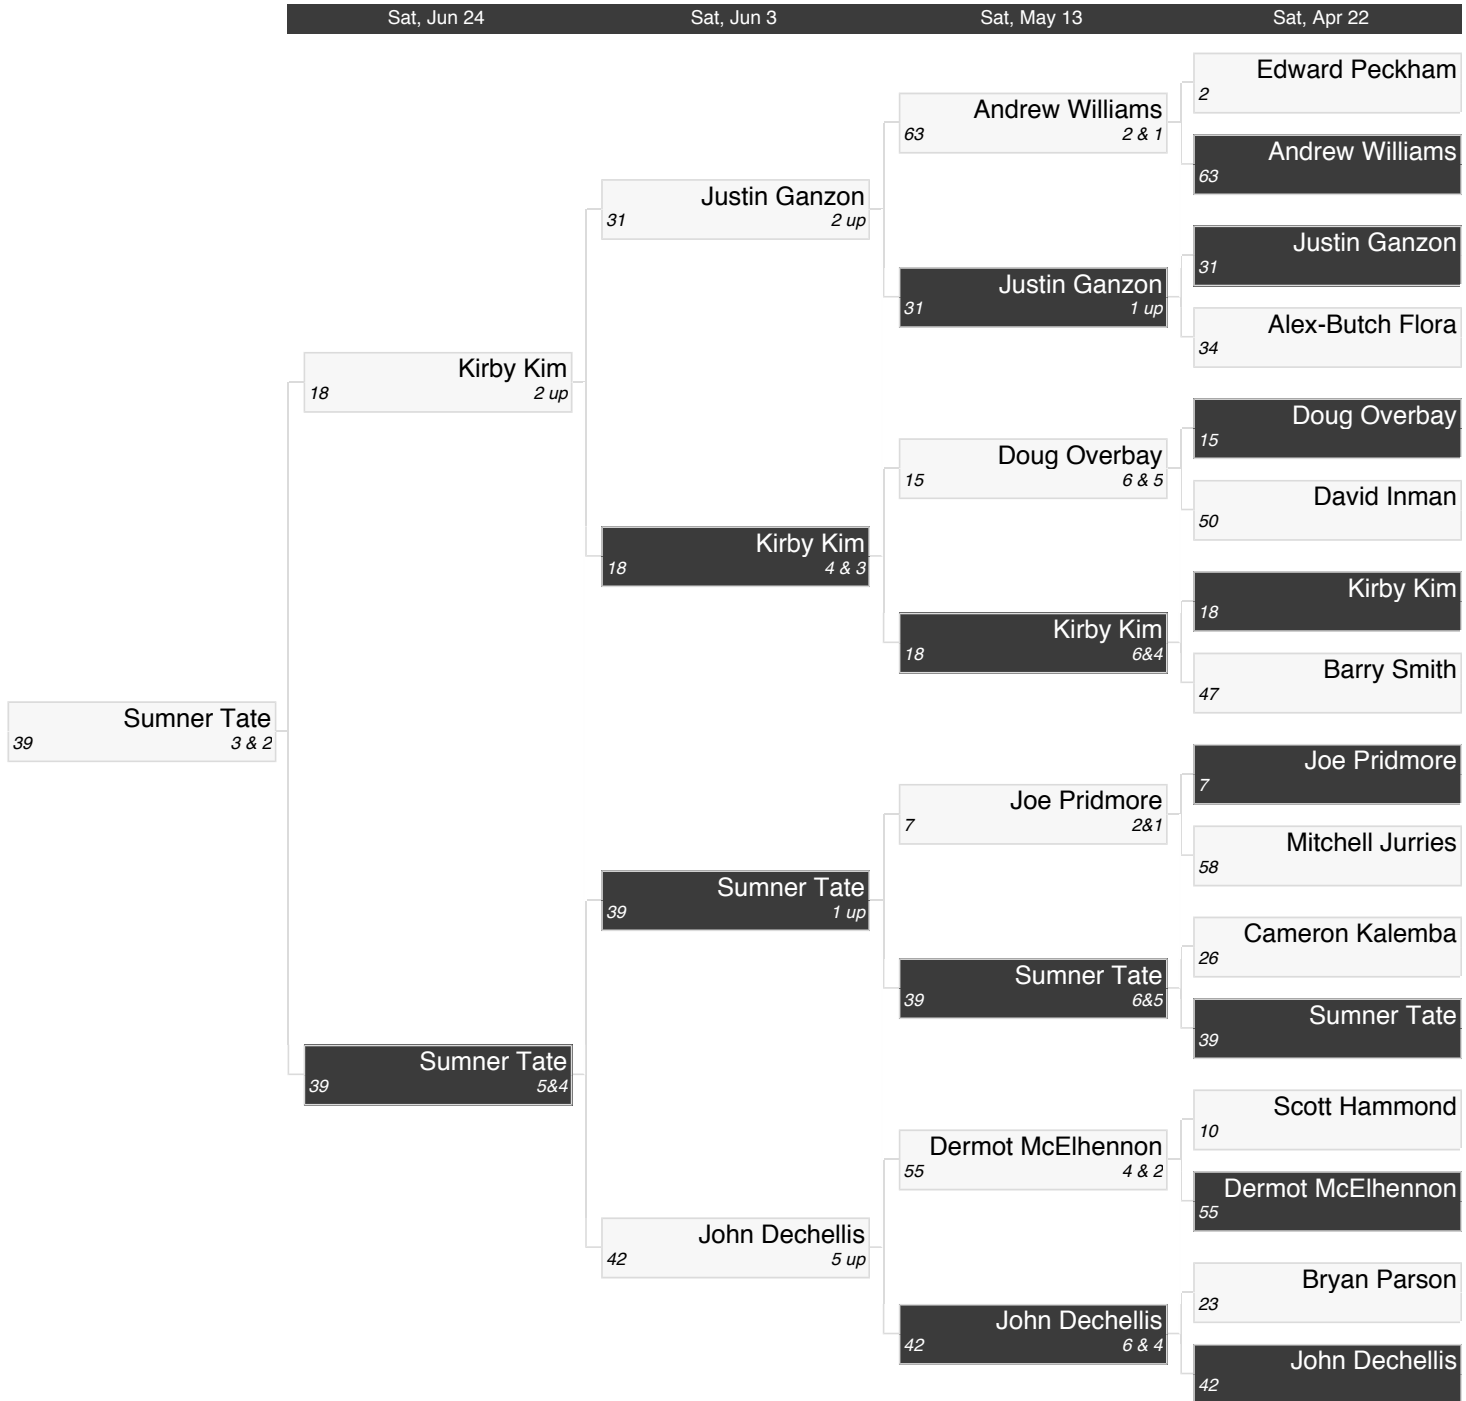

FSC INDIVIDUAL MATCH PLAY CHAMPIONSHIP - RIVERWOOD

Individual Match Play

FSC INDIVIDUAL MATCH PLAY CHAMPIONSHIP - EAGLE RIDGE

Individual Match Play

FSC INDIVIDUAL MATCH PLAY CHAMPIONSHIP - HEDINGHAM

Individual Match Play

FSC INDIVIDUAL MATCH PLAY CHAMPIONSHIP - OLDE LIBERTY

Individual Match Play

FSC INDIVIDUAL MATCH PLAY CHAMPIONSHIP - CHAMPIONSHIP