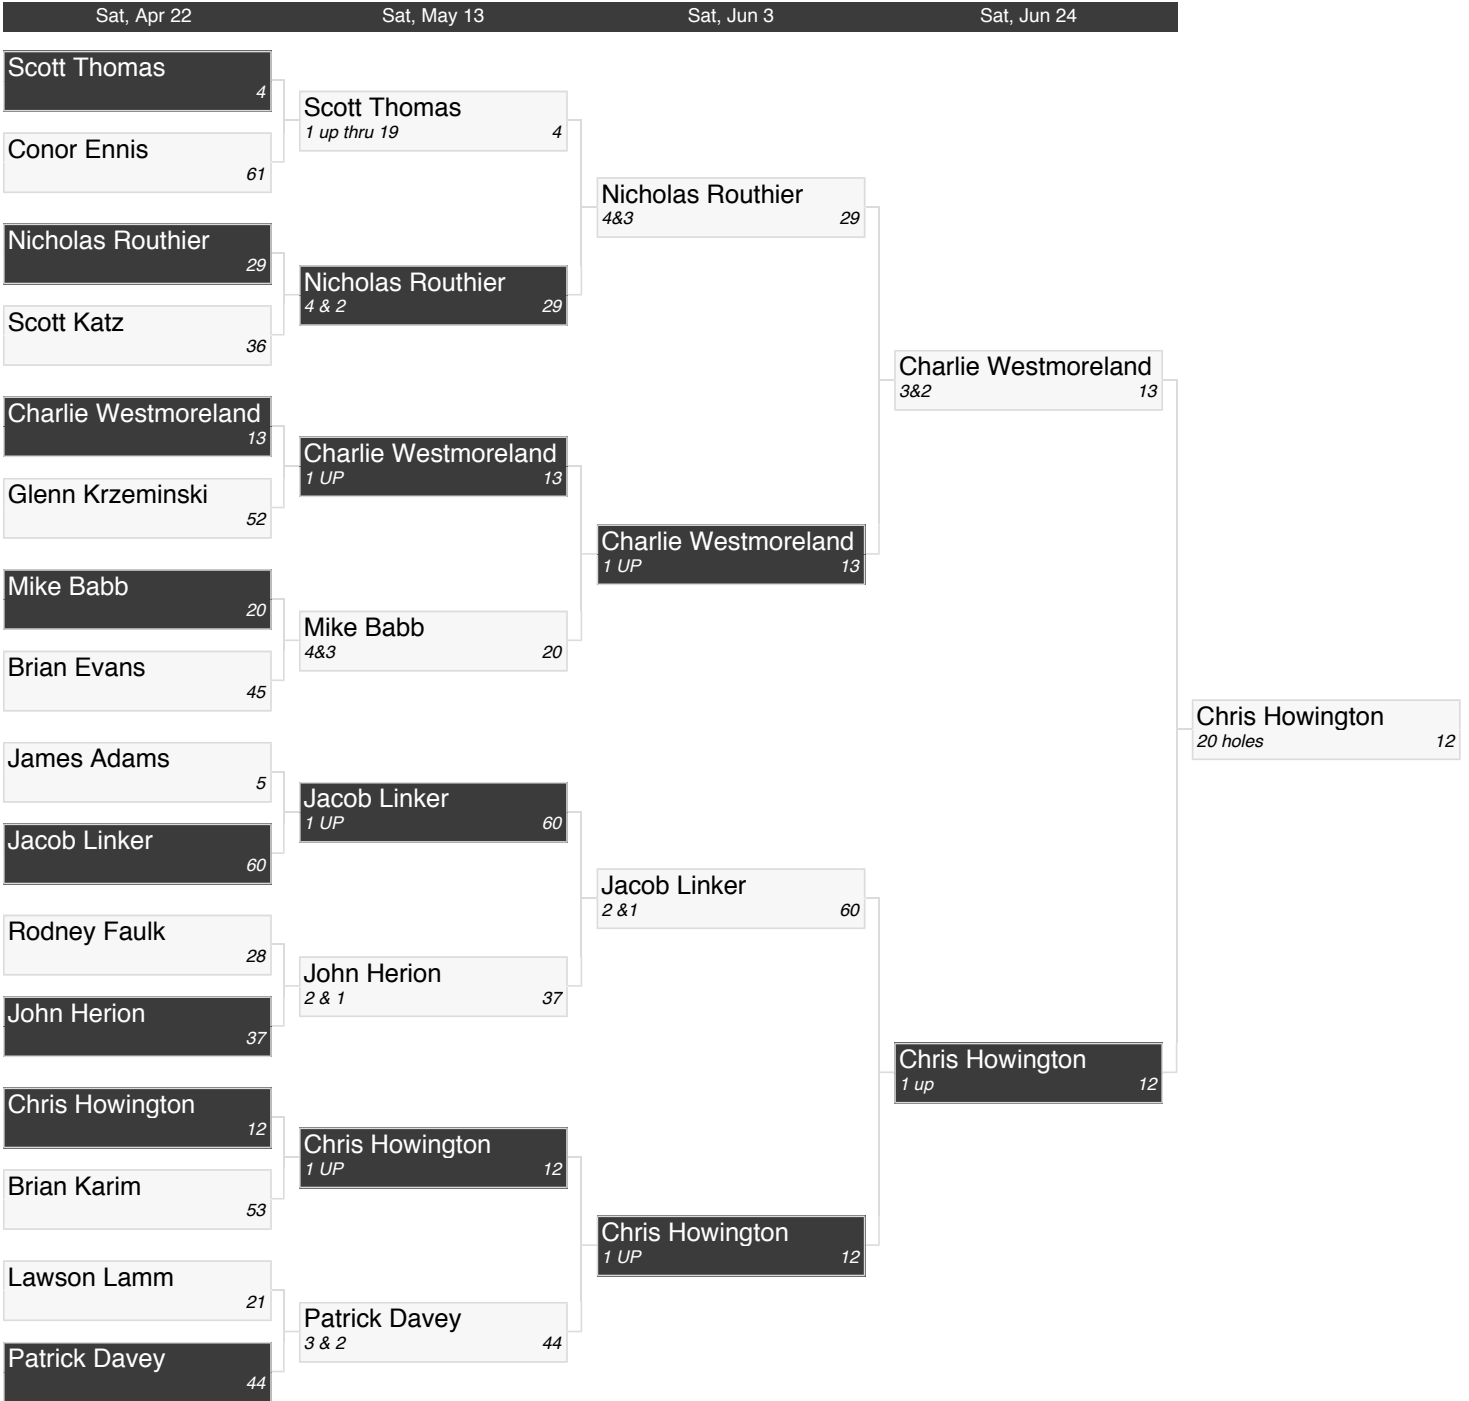

FSC INDIVIDUAL MATCH PLAY CHAMPIONSHIP - RIVERWOOD

Individual Match Play

FSC INDIVIDUAL MATCH PLAY CHAMPIONSHIP - EAGLE RIDGE

Individual Match Play

FSC INDIVIDUAL MATCH PLAY CHAMPIONSHIP - HEDINGHAM

Individual Match Play

FSC INDIVIDUAL MATCH PLAY CHAMPIONSHIP - OLDE LIBERTY

Individual Match Play

FSC INDIVIDUAL MATCH PLAY CHAMPIONSHIP - CHAMPIONSHIP